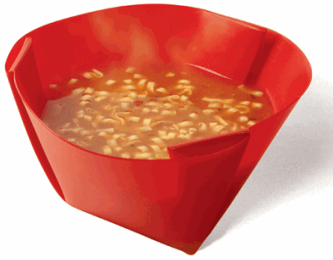

ORIKASO Catalogue

654013

MUG

Designed for those who get extra thirsty, this is a great addition to any outing when preparing or consuming your favourite beverage! Weight: 53g Capacity: 400ml Colours: Blue, Red, Orange, Green

654009

BOWL - XL

Super light large bowl gives new choices for the quantities you wish to offer, or consume!! Weight: 44g Capacity: 700ml Colours: Translucent Blue, Red, Orange only while stocks last!

654014

PLATE

Super light plate with folding sides! Great for any eating session! Weight: 46g Size: 22cm Colours: Blue, Red and Orange

SOLO SET

SOLO SET

654016

DINNER SET FOR TWO

This is a dinner set for two and Includes: 2 Mugs; 2 Plates and 2 XL Bowls. Weight: approx: 284 g Capacity: as indicated in individual items on website Colours: Blue, Red, Green, Orange

ORIKASO Catalogue

654018 ORANGE

AFTER DINNER SET

This makes a great gift and brings a little extra to the adventure! Includes: all three games -Chess, Checkers/Drafts, and Backgammon; 2 x Mugs; 2 Plates; 2 XL Bowls; 2 Espresso Cups Weight: 319 g Capacity: as indicated in individual items on website Colours: Translucent Orange